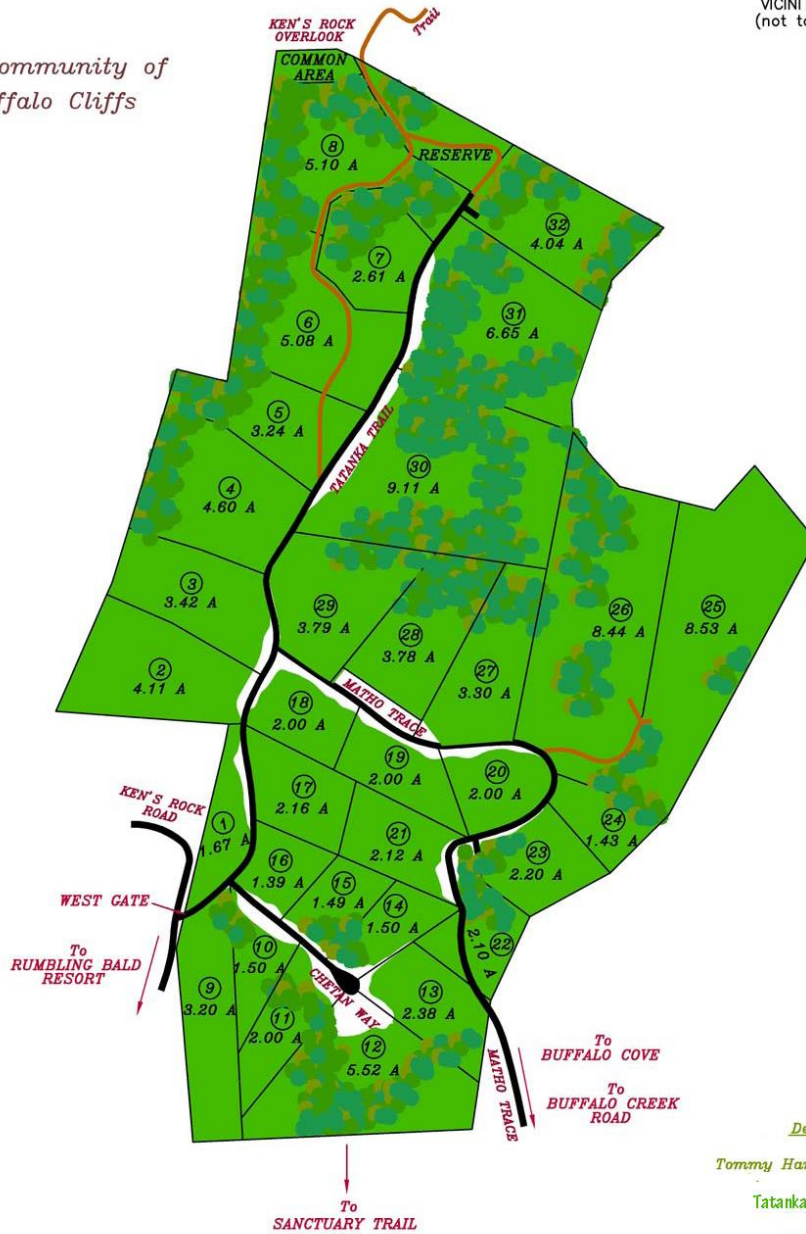

TATANKA

AUTHENTIC MOUNTAIN LIVING

The Community of
Buffalo Cliffs

VICINITY MAP
(not to scale)

Developers:

Tommy Hartzog - 828.429.9375

TatankaLakeLure.com